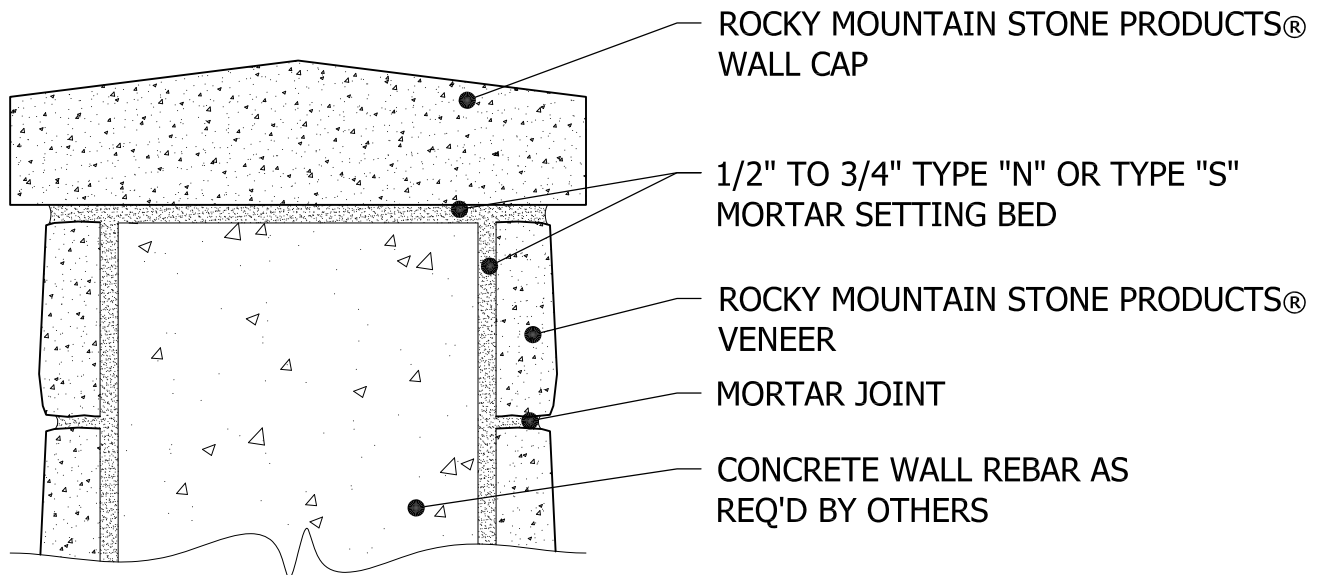

Rocky Mountain Stone

Products

TYPICAL WALL CAP DETAIL